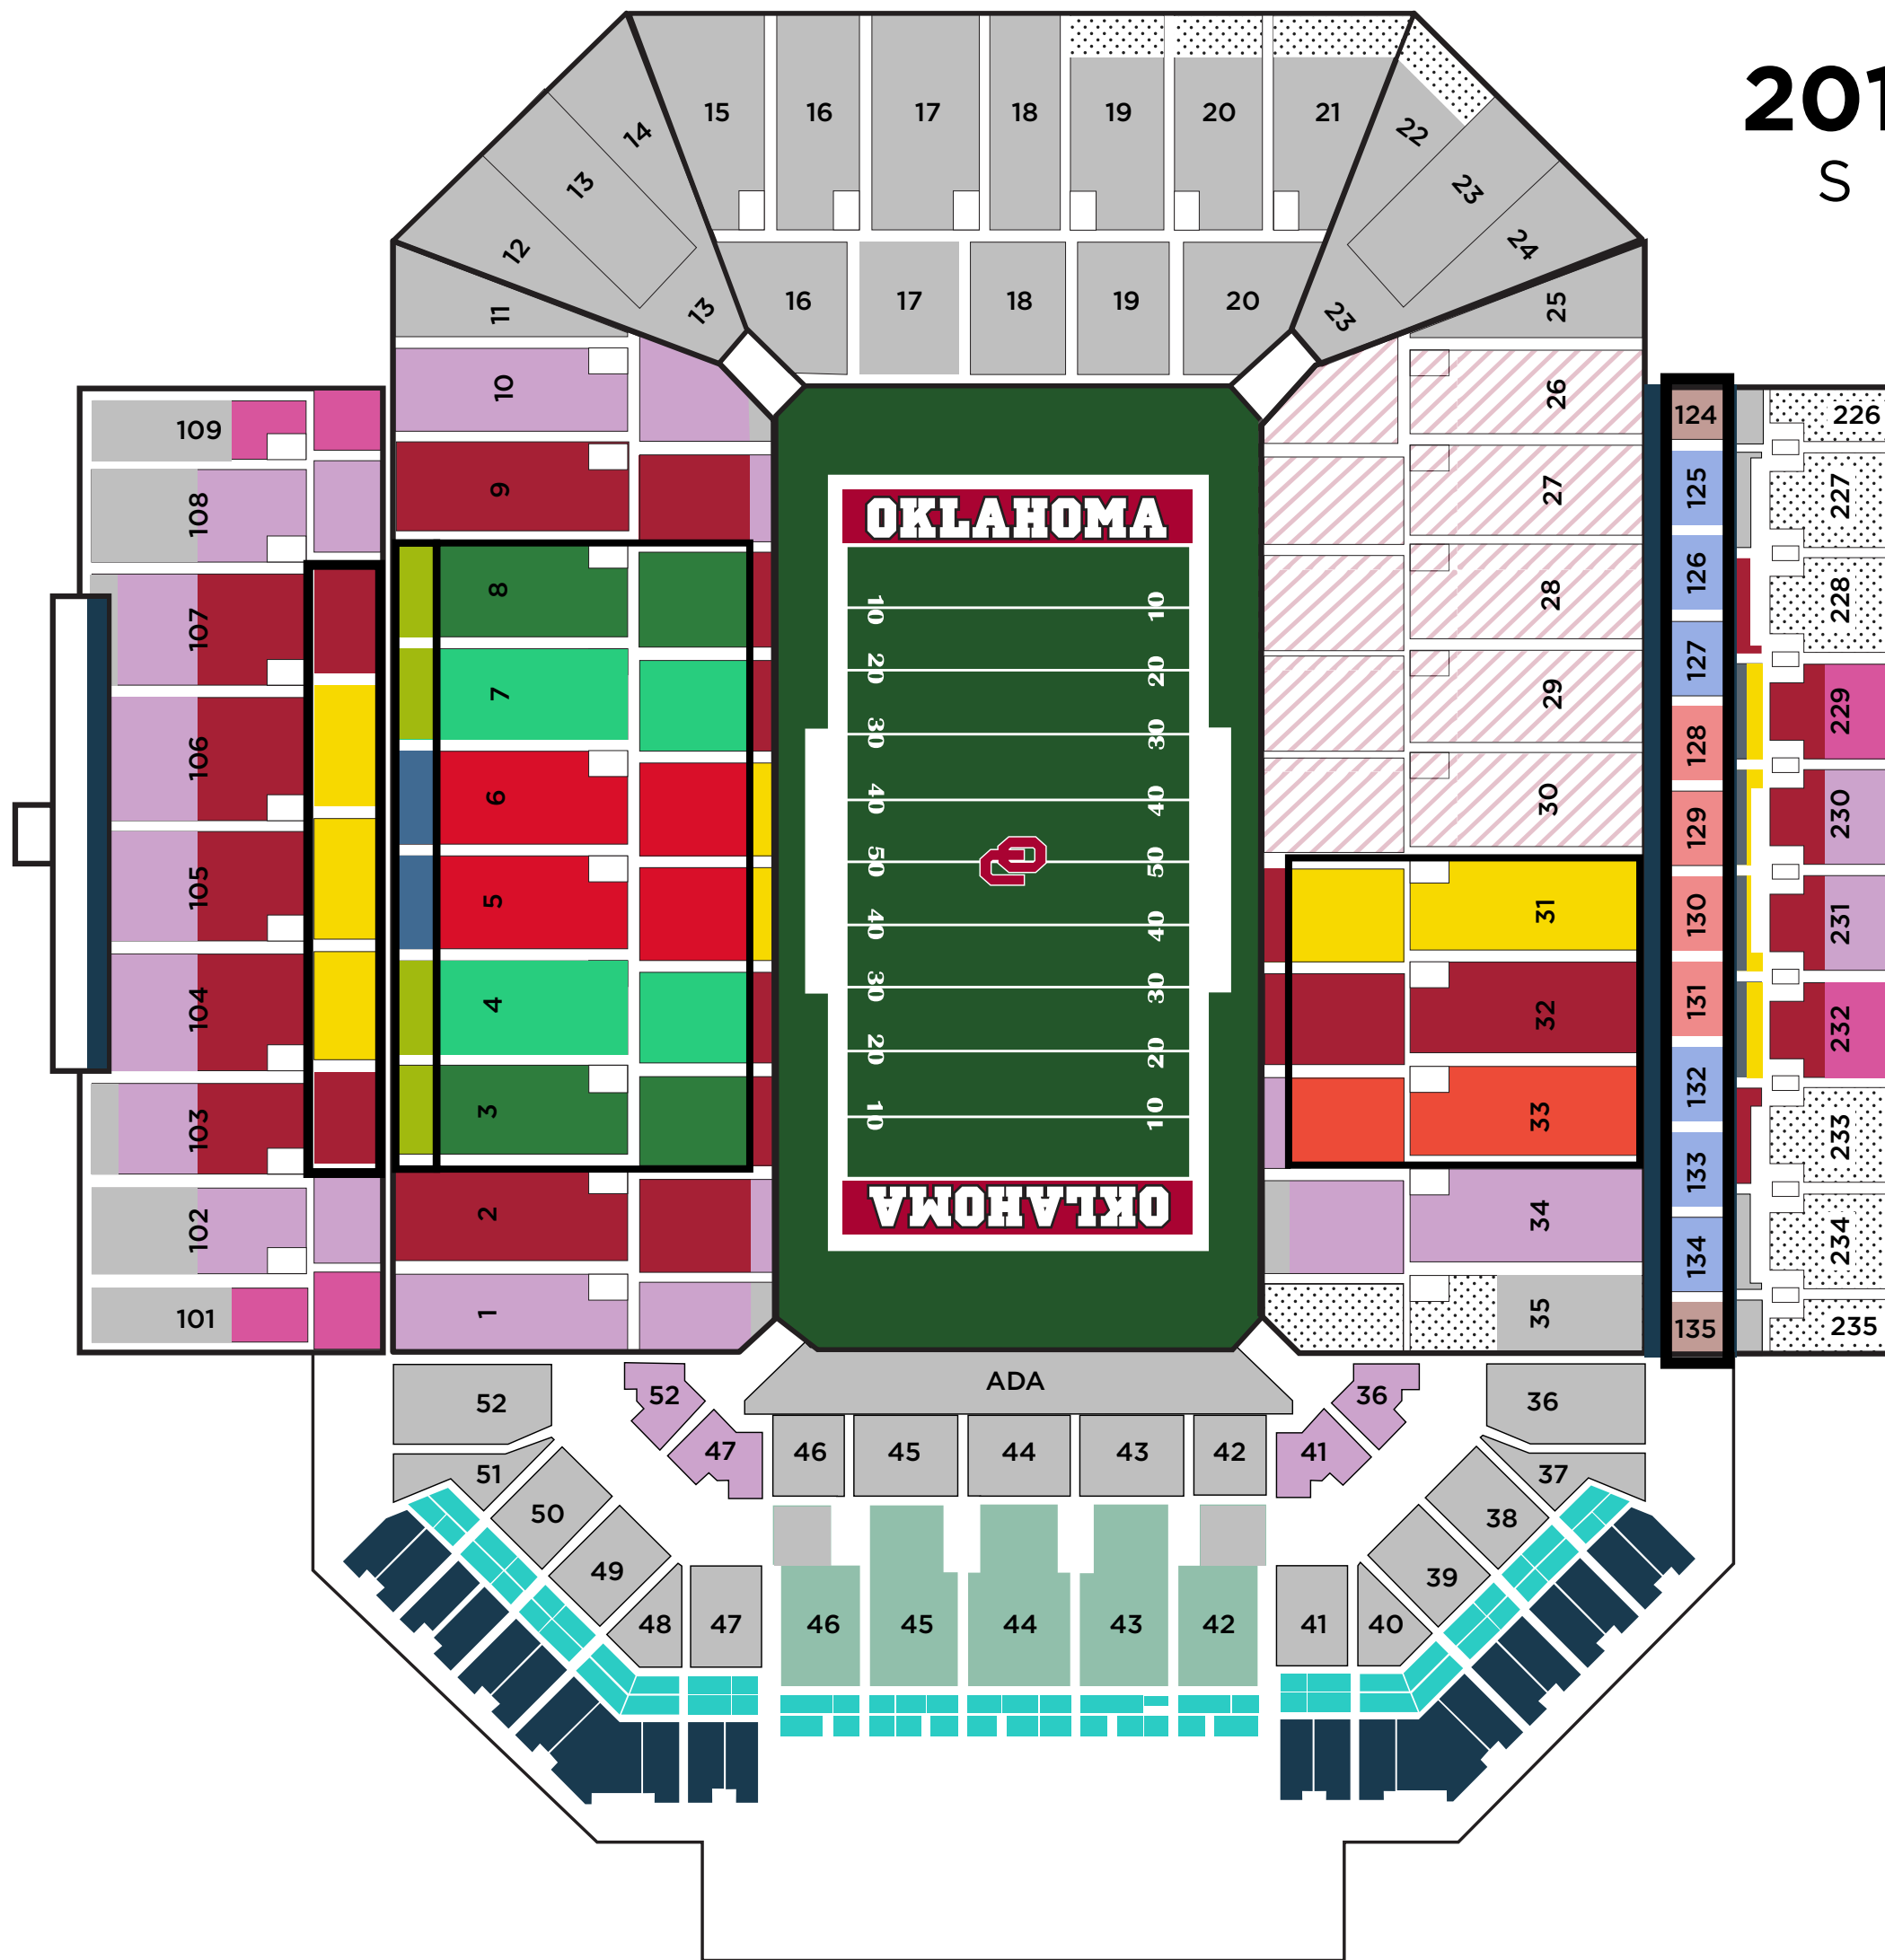

# 2017 Oklahoma Football SEATING CHART

- **\$1,250 per seat**
- **\$1,000 per seat**
- **\$750 per seat**
- **\$600 per seat**
- **\$500 per seat**
- **\$450 per seat**
- **\$350 per seat**
- **\$250 per seat**
- **\$200 per seat**
- **\$100 per seat**
- **East, South, & West Suites+**
- **Loge Boxes+**
- **\$2,750 per seat+**
- **\$2,500 per seat+**
- **\$2,250 per seat+**
- **\$2,000 per seat+**
- **\$1,750 per seat+**
- **\$1,500 per seat+**
- ONE IN PROGRESS